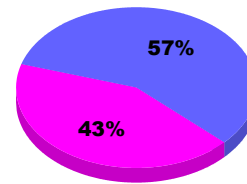

Goal, New, Dropped, Gain/Loss

Comparison of Membership Gain/Loss

Current Year Compared to the Previous Year

Gender Comparison 2011-2012

Jul/Aug/Sep

Male Female

2011-2012 GMT Reports for District (or Undistricted) **District 35 N BAHAMAS**