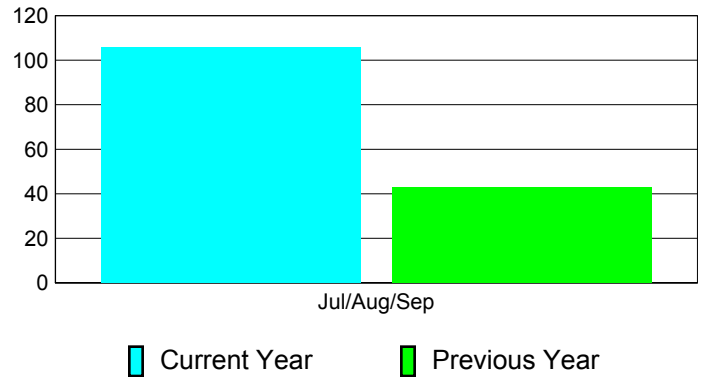

Gender Comparison 2011-2012

Jul/Aug/Sep

Male Female