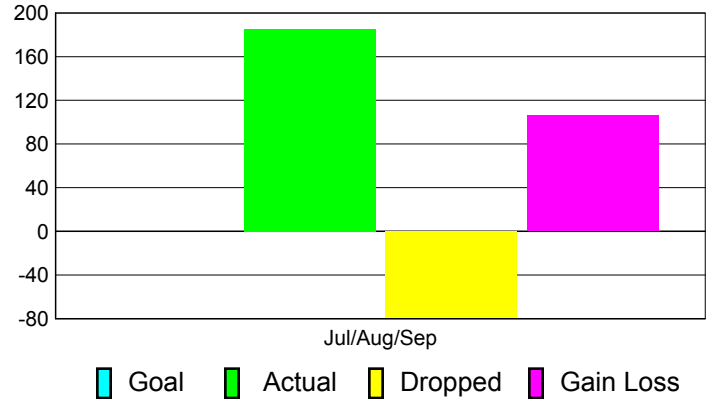

Membership Results 2011-2012

Goal, New, Dropped, Gain/Loss

Comparison of Membership Gain/Loss

Current Year Compared to the Previous Year