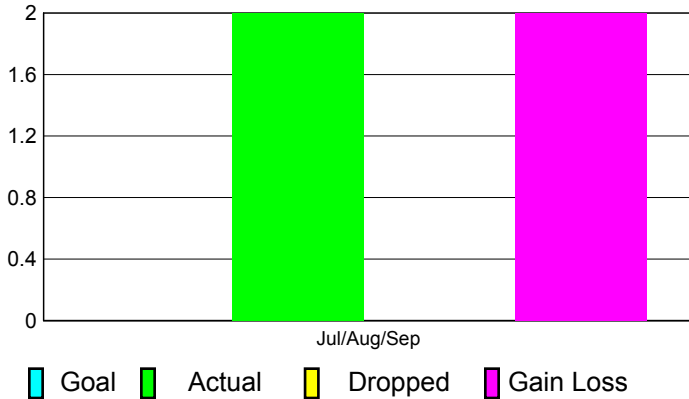

2011-2012 GMT Reports for District (or Undistricted) **District 35 N FLORIDA**

GMT: **CARL HARRELL**

Location: **FLORIDA**

GMT CA: **1**

CLUBS

**Club Results
2011-2012**

**Clubs
2010-2011**

Month	New Club Goal	Actual New Clubs	Actual Dropped Clubs	Gain/Loss of Clubs	Gain/Loss of Clubs
Jul/Aug/Sep		2	0	2	1
Totals		2	0	2	1

Club Results 2011-2012

Goal, New, Dropped, Gain/Loss

Comparison of Club Gain/Loss

Current Year Compared to the Previous Year

YTD Status Quo Clubs 2011-2012

Status Quo Clubs Compared to Status Quo Members

MEMBERSHIP