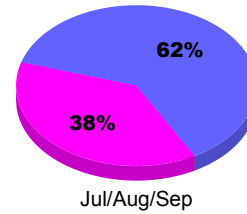

YTD Status Quo Clubs 2011-2012

Status Quo Clubs Compared to Status Quo Members

Legend: Status Quo Clubs (Cyan), Total Status Quo Members (Green)

MEMBERSHIP

Membership Results
2011-2012

Membership
2010-2011

Month	Net Memb Goal	Actual New Memb	Actual Dropped Memb	Gain/Loss of Memb	Gain/Loss of Memb
Jul/Aug/Sep		1	-1	0	0
Totals		1	-1	0	0

Membership Results 2011-2012

Goal, New, Dropped, Gain/Loss

Legend: Goal (Cyan), Actual (Green), Dropped (Yellow), Gain Loss (Purple)

Comparison of Membership Gain/Loss

Current Year Compared to the Previous Year

Legend: Current Year (Cyan), Previous Year (Green)

Gender Comparison 2011-2012

Jul/Aug/Sep

Legend: Male (Blue), Female (Purple)